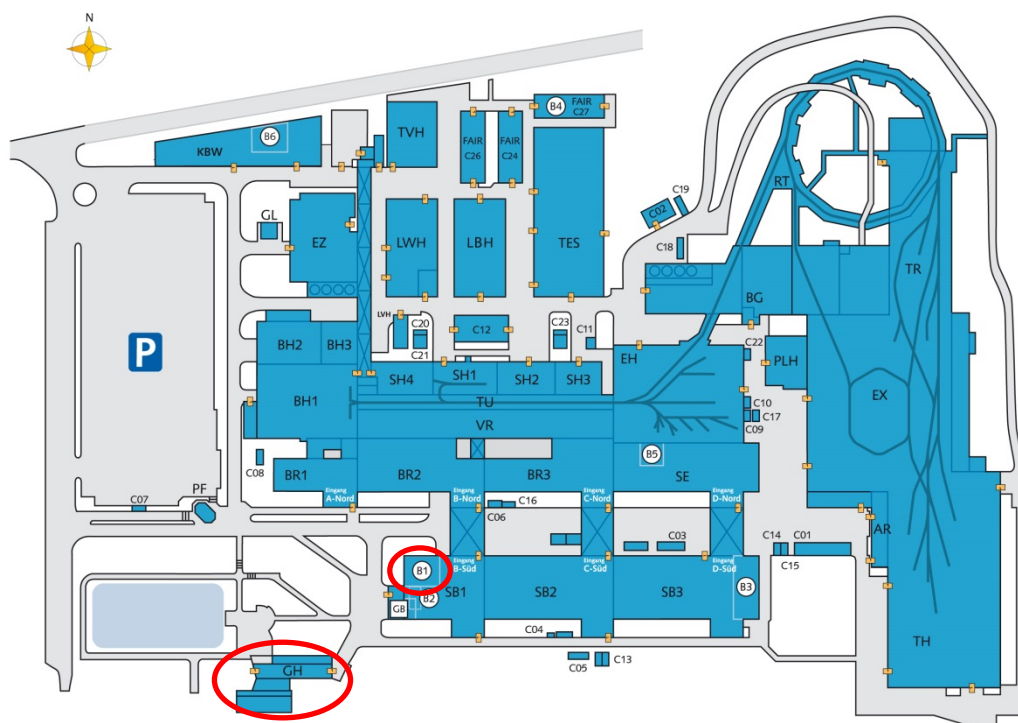

- The GSI facility

B1: Side room lecture hall, SB1, ground floor
GH: Guest House

- **Access to GSI Darmstadt**

If you are registered to the event the access card will be available at the guard lodge located at GSI main gate. ID or passport identification will be required.